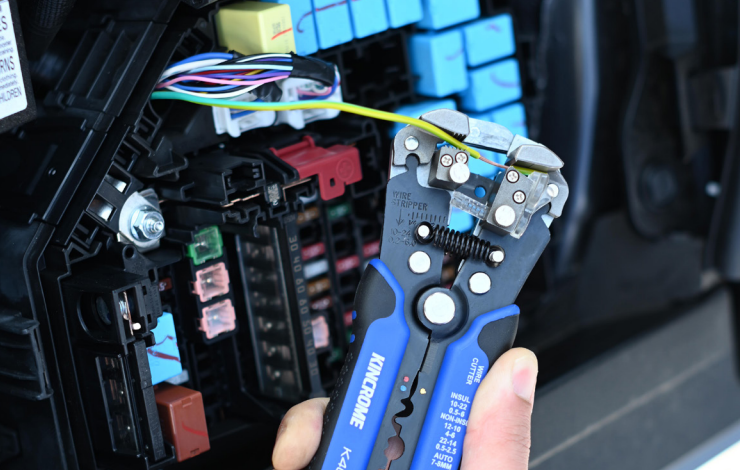

- 8 Piece** METRIC K030008
 - > 8 Metric Sizes: 10 - 22mm

\$35⁹⁵

KINCROME
Automatic Wire Stripper
& Crimper

200mm [8"]

- Strips wire quickly to predetermined length
 - Automatically removes waste for quick repeat actions
 - Strip & cut cable/wire 24-10 AWG (0.2-6.0 mm²)
 - Crimp insulated & non insulated terminals
 - Clear adjustable stop for maximum vision
- K4001