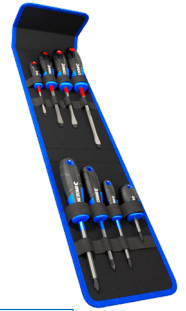

4 Piece

- > 4 Ball-Hex sizes: 3 x 100mm - 6 x 125mm

K5588

BALL HEX

\$79⁹⁵

KINCROME TORQUE MASTER
Screwdriver Set

8 Piece

- > 4 Phillips sizes: No.0 75mm - No.2 x 100mm
- > 4 Blade sizes: 3 x 75mm - 8 x 150mm