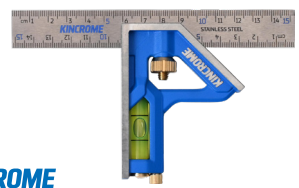

\$109

KINCROME
Infrared Thermometer

12:1 Spot Ratio

- > Large LED screen
- > Temperature range: -50 - 880°C
- > 9-Point laser point location
- > Carry pouch included

K11112

FROM
\$17.95

METRIC

KINCROME
Combination Squares